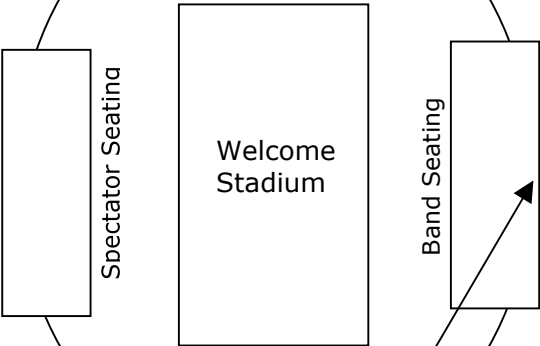

**Please Note:  
Welcome Stadium has both high school and college inserts!**

pit and band entrance and exit

Band Seating

Welcome Stadium

Spectator Seating

Gate D (spectator entrance)

student restrooms

UD Arena

Bus Parking

Warm-up Area C

Warm-up Area B

Warm-up Area A

Gate C (spectator entrance)

Gate B (bus entrance)

I-75

Edwin Moses Drive

Gate A (bus exit)